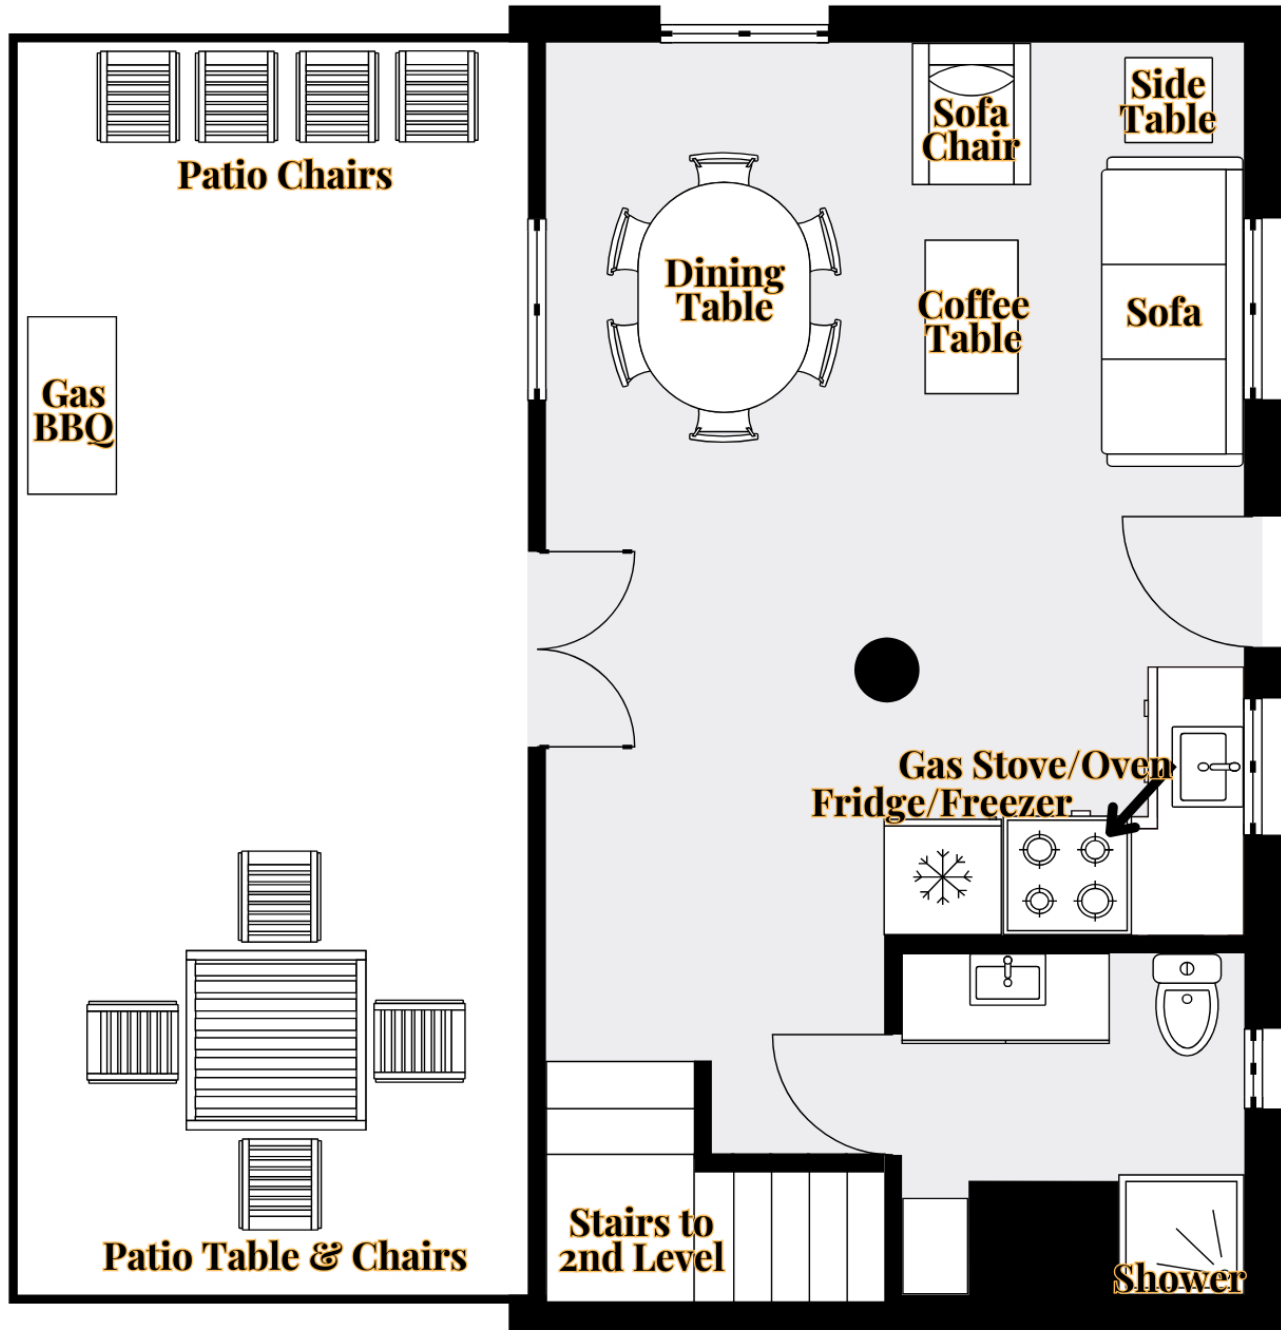

8 Person Cabin Floor Plan Ground Level

*floor plan is not exact
layout varies*

1:60 (1" = 5')