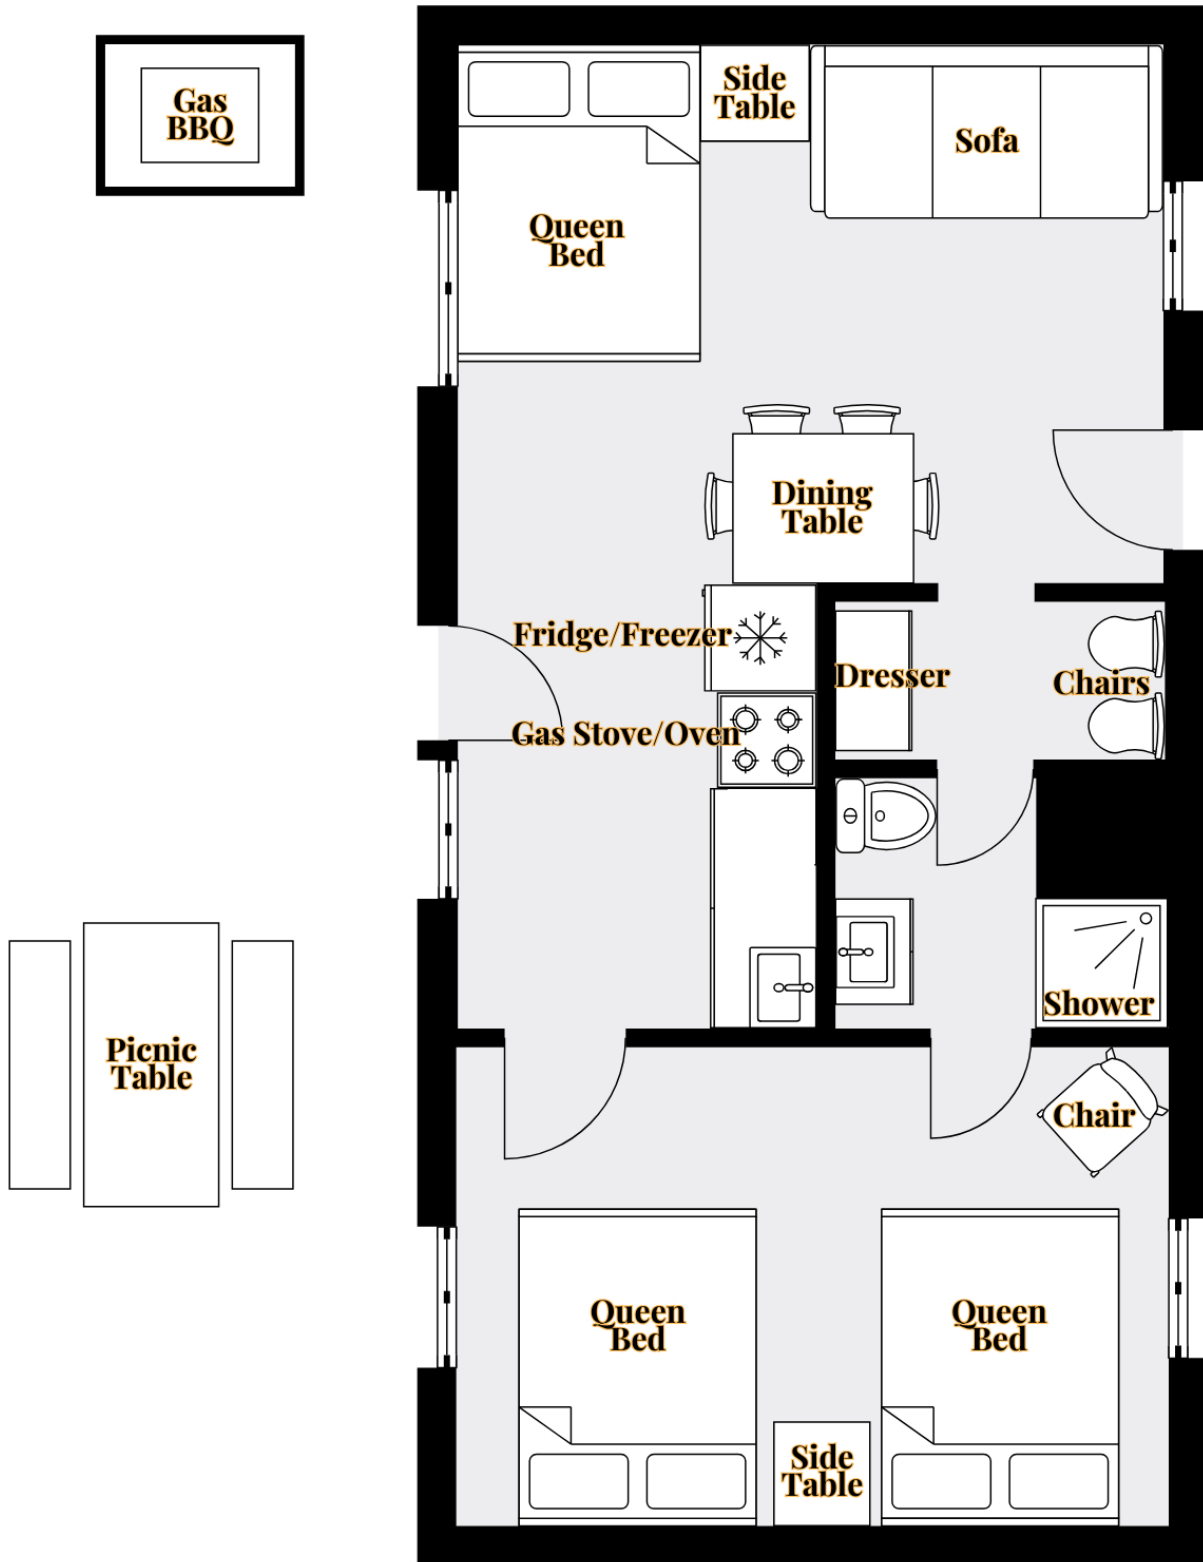

6 Person Cabin Floor Plan

floor plan is not exact layout varies

1:48 (1/4" = 1')