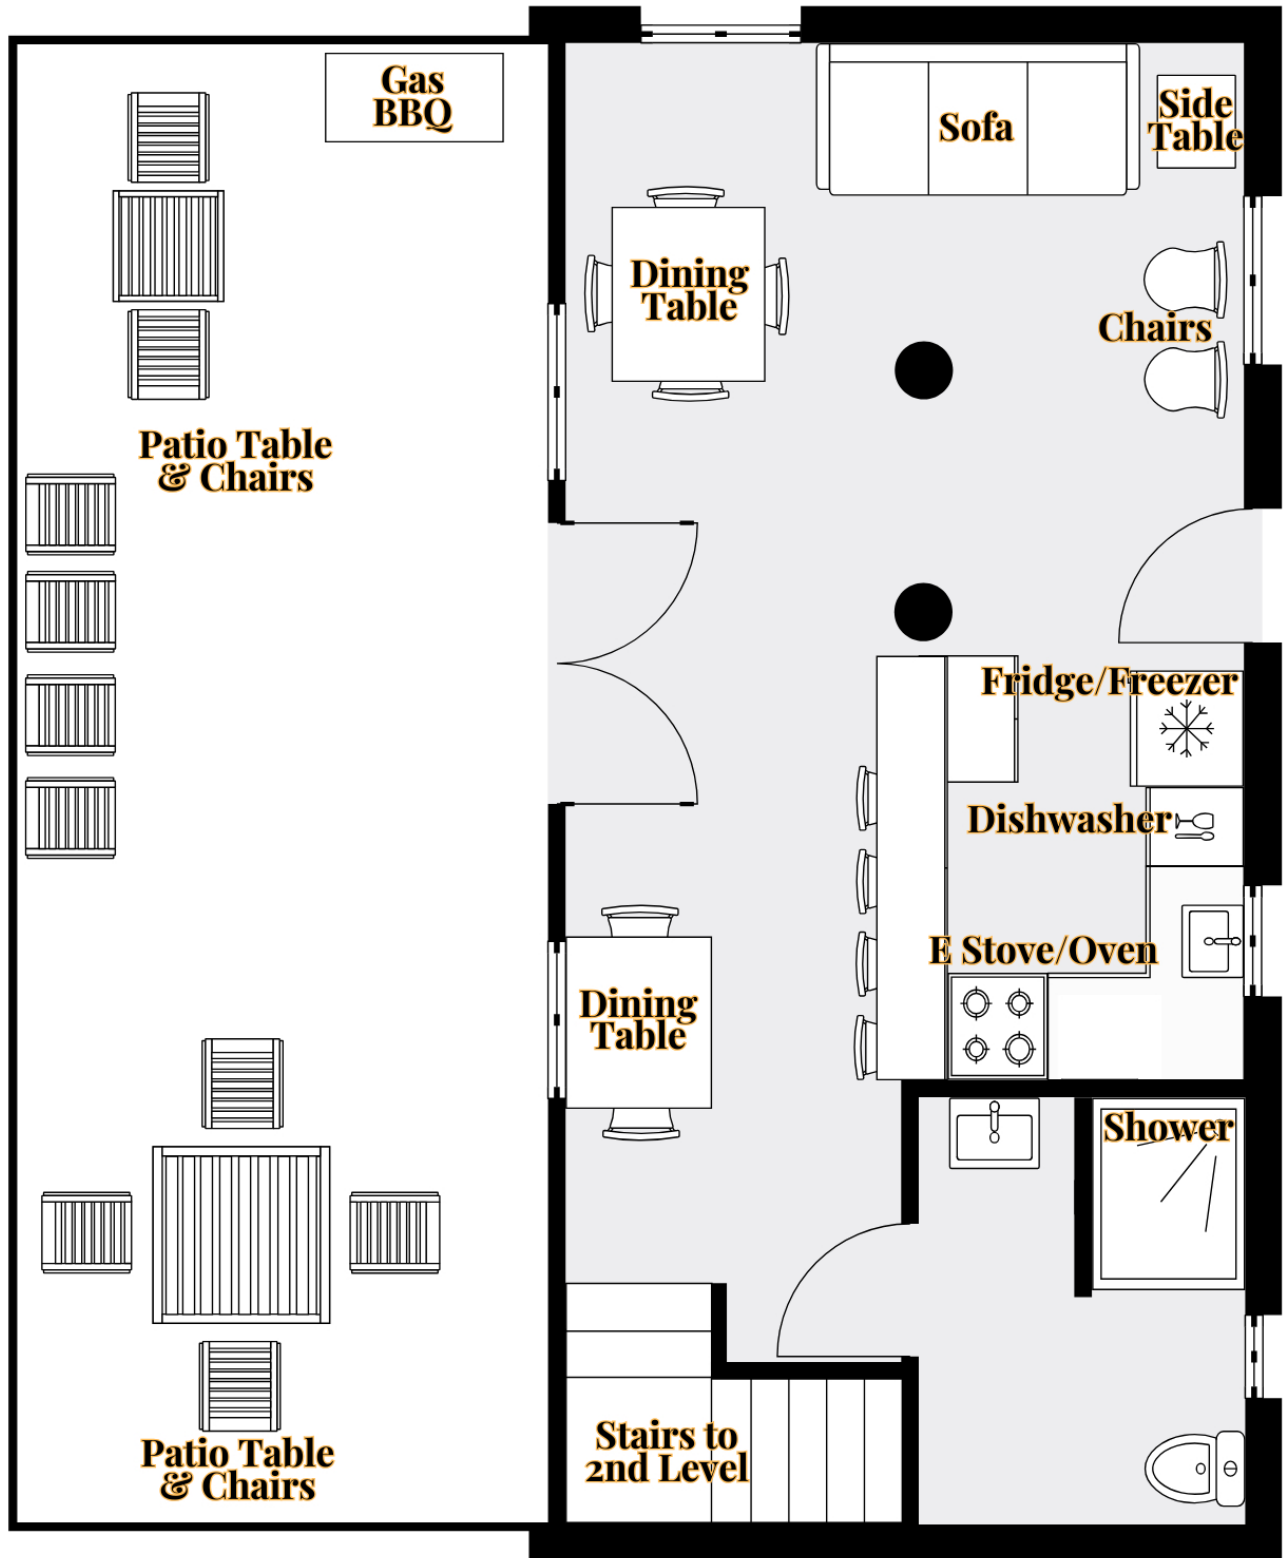

10 Person Cabin Floor Plan Ground Level

*floor plan is not exact
layout varies*

1:60 (1" = 5')